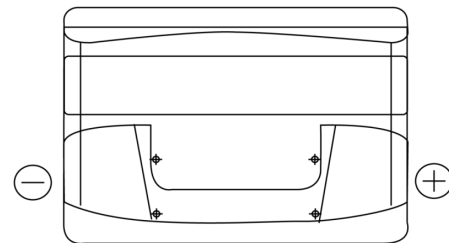

**Product overview**

Batteries for Cars

**Excell EB740**

Part number	EB740
Technology	Flooded
EAN/GTIN	3661024034555
Voltage	12 V
Capacity	74.0 Ah
CCA	680 A
Length	278 mm
Width	175 mm
Height	190 mm
Box size	L03
Polarity	ETN 0
Terminal Type	EN taper post
Hold Down	B13
Weights (subject of variation)	16.60 kg

**Polarity**

**Terminal Type**

Positive Terminal

Negative Terminal

**Hold Down**

Design, features and specifications are subject to change without notice. We disclaim any representation or warranty, express or implied, concerning the data or recommendations, and in no event shall be liable for any loss or damage claimed to have arisen as a result. Some products may not be available in your local market.