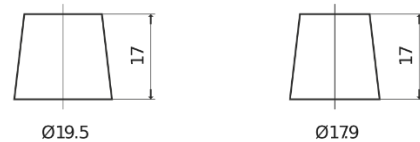

Product overview

Batteries for Cars

Excell EB712

Part number	EB712
Technology	Flooded
EAN/GTIN	3661024034647
Voltage	12 V
Capacity	71.0 Ah
CCA	670 A
Length	278 mm
Width	175 mm
Height	175 mm
Box size	LB3
Polarity	ETN 0
Terminal Type	EN taper post
Hold Down	B13
Weights (subject of variation)	15.30 kg

Polarity

Terminal Type

Positive Terminal

Negative Terminal

Hold Down

Design, features and specifications are subject to change without notice. We disclaim any representation or warranty, express or implied, concerning the data or recommendations, and in no event shall be liable for any loss or damage claimed to have arisen as a result. Some products may not be available in your local market.