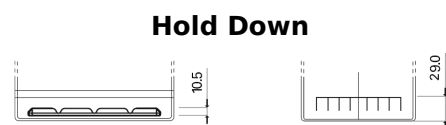

Product overview

Batteries for Cars

Excell EB705

Part number	EB705
Technology	Flooded
EAN/GTIN	3661024034449
Voltage	12 V
Capacity	70.0 Ah
CCA	540 A
Length	270 mm
Width	173 mm
Height	222 mm
Box size	D26
Polarity	ETN 1
Terminal Type	EN taper post
Hold Down	Korean B1+B6
Weights (subject of variation)	16.10 kg