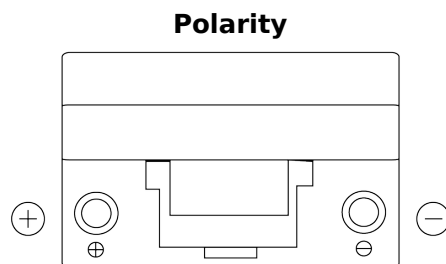

Product overview

Batteries for Cars

Excell EB705

Part number	EB705
Technology	Flooded
EAN/GTIN	3661024034449
Voltage	12 V
Capacity	70.0 Ah
CCA	540 A
Length	270 mm
Width	173 mm
Height	222 mm
Box size	D26
Polarity	ETN 1
Terminal Type	EN taper post
Hold Down	Korean B1+B6
Weights (subject of variation)	16.10 kg