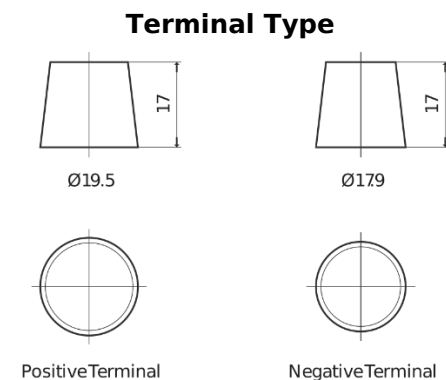

Product overview

Batteries for Cars

Excell EB705

Part number	EB705
Technology	Flooded
EAN/GTIN	3661024034449
Voltage	12 V
Capacity	70.0 Ah
CCA	540 A
Length	270 mm
Width	173 mm
Height	222 mm
Box size	D26
Polarity	ETN 1
Terminal Type	EN taper post
Hold Down	Korean B1+B6
Weights (subject of variation)	16.10 kg