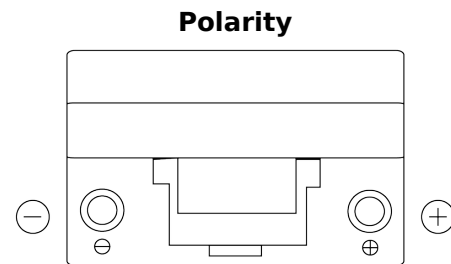

**Product overview**

Batteries for Cars

**Excell EB704**

Part number	EB704
Technology	Flooded
EAN/GTIN	3661024034432
Voltage	12 V
Capacity	70.0 Ah
CCA	540 A
Length	270 mm
Width	173 mm
Height	222 mm
Box size	D26
Polarity	ETN 0
Terminal Type	EN taper post
Hold Down	Korean B1+B6
Weights (subject of variation)	16.10 kg