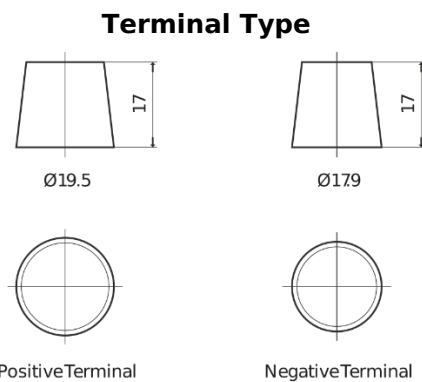

**Product overview**

Batteries for Cars

**Excell EB704**

Part number	EB704
Technology	Flooded
EAN/GTIN	3661024034432
Voltage	12 V
Capacity	70.0 Ah
CCA	540 A
Length	270 mm
Width	173 mm
Height	222 mm
Box size	D26
Polarity	ETN 0
Terminal Type	EN taper post
Hold Down	Korean B1+B6
Weights (subject of variation)	16.10 kg