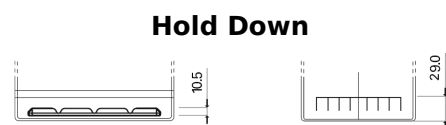

**Product overview**

Batteries for Cars

**Excell EB704**

Part number	EB704
Technology	Flooded
EAN/GTIN	3661024034432
Voltage	12 V
Capacity	70.0 Ah
CCA	540 A
Length	270 mm
Width	173 mm
Height	222 mm
Box size	D26
Polarity	ETN 0
Terminal Type	EN taper post
Hold Down	Korean B1+B6
Weights (subject of variation)	16.10 kg