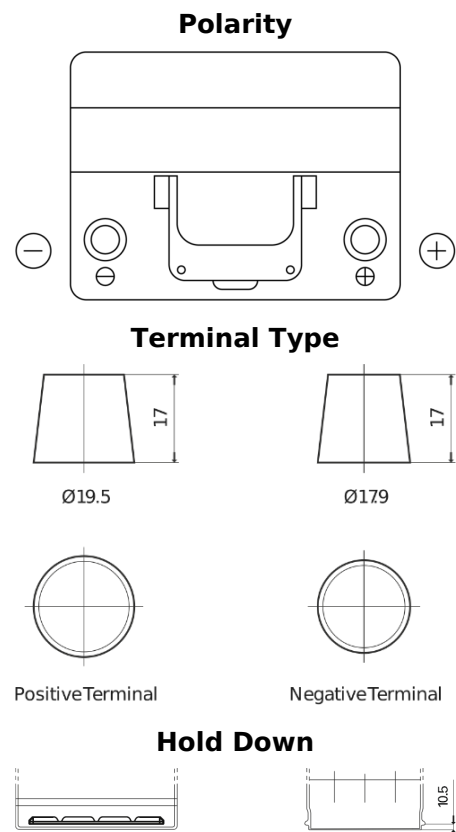

**Product overview**

Batteries for Cars

**Excell EB604**

Part number	EB604
Technology	Flooded
EAN/GTIN	3661024034418
Voltage	12 V
Capacity	60.0 Ah
CCA	480 A
Length	230 mm
Width	173 mm
Height	222 mm
Box size	D23
Polarity	ETN 0
Terminal Type	EN taper post
Hold Down	Korean B1
Weights (subject of variation)	14.60 kg