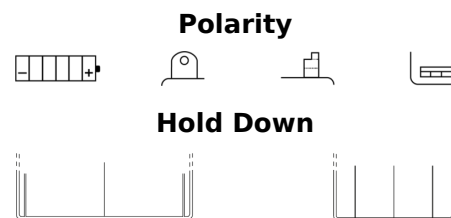

Product overview

Batteries for Motorcycles, ATVs, Snowmobiles, Garden

Conventional EB5L-B

Part number	EB5L-B
Technology	Flooded
EAN/GTIN	3661024033138
Voltage	12 V
Capacity	5.0 Ah
CCA	65 A
Length	120 mm
Width	60 mm
Height	130 mm
Box size	C38
Polarity	ETN 0
Terminal Type	M06
Hold Down	B0
Weights (subject of variation)	2.00 kg