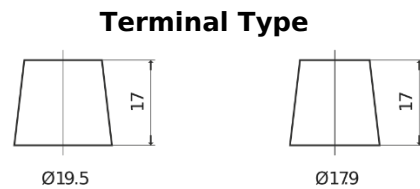

Product overview

Batteries for Trucks, Buses, Construction, Agriculture

PowerPRO FF1453

Part number	FF1453
Technology	Flooded
EAN/GTIN	3661024045308
Voltage	12 V
Capacity	145 Ah
CCA	900 A
Length	513 mm
Width	189 mm
Height	223 mm
Box size	D04
Polarity	ETN 3
Terminal Type	EN taper post
Hold Down	B0
Weights (subject of variation)	35.90 kg