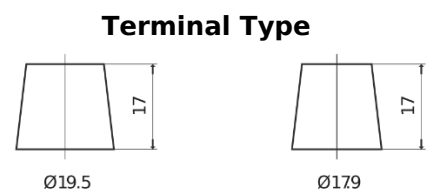

**Product overview**

Batteries for Trucks, Buses, Construction, Agriculture

**PowerPRO EF1453**

Part number	EF1453
Technology	Flooded
EAN/GTIN	3661024035309
Voltage	12 V
Capacity	145 Ah
CCA	900 A
Length	513 mm
Width	189 mm
Height	223 mm
Box size	D04
Polarity	ETN 3
Terminal Type	EN taper post
Hold Down	B0
Weights (subject of variation)	35.90 kg