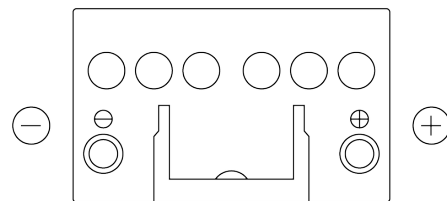

Product overview

Batteries for Cars

Excell EB450

Part number	EB450
Technology	Flooded
EAN/GTIN	3661024034494
Voltage	12 V
Capacity	45.0 Ah
CCA	330 A
Length	220 mm
Width	135 mm
Height	225 mm
Box size	E02
Polarity	ETN 0
Terminal Type	EN taper post
Hold Down	B1
Weights (subject of variation)	12.50 kg

Polarity

Terminal Type

Positive Terminal

Negative Terminal

Hold Down

Design, features and specifications are subject to change without notice. We disclaim any representation or warranty, express or implied, concerning the data or recommendations, and in no event shall be liable for any loss or damage claimed to have arisen as a result. Some products may not be available in your local market.