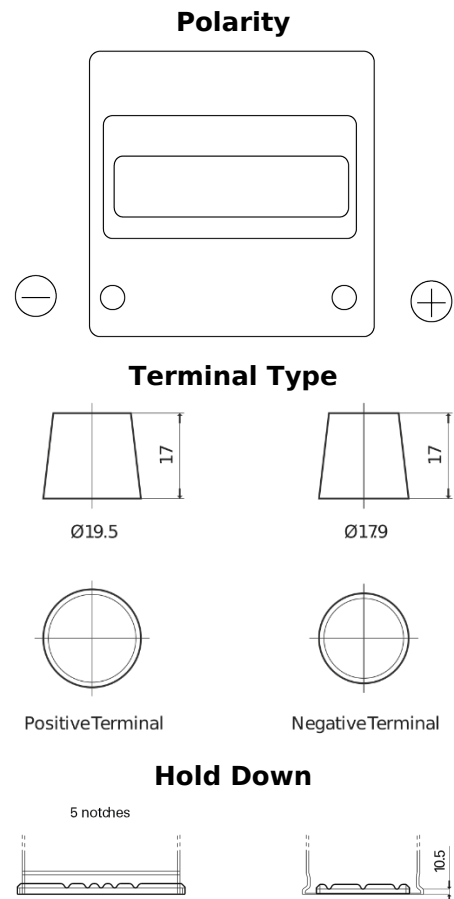

Product overview

Batteries for Cars

Excell EB440

Part number	EB440
Technology	Flooded
EAN/GTIN	3661024034500
Voltage	12 V
Capacity	44.0 Ah
CCA	400 A
Length	175 mm
Width	175 mm
Height	190 mm
Box size	L00
Polarity	ETN 0
Terminal Type	EN taper post
Hold Down	B13
Weights (subject of variation)	10.70 kg