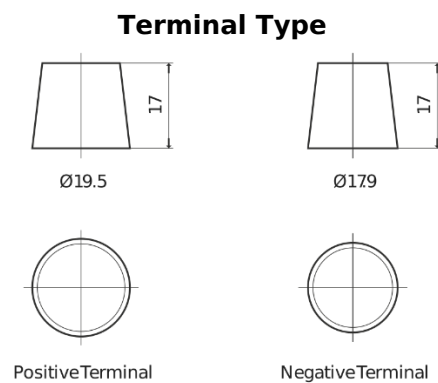

Product overview

Batteries for Trucks, Buses, Construction, Agriculture

StartPRO TG1403

Part number	TG1403
Technology	Flooded
EAN/GTIN	3661024055420
Voltage	12 V
Capacity	140 Ah
CCA	800 A
Length	513 mm
Width	189 mm
Height	223 mm
Box size	D04
Polarity	ETN 3
Terminal Type	EN taper post
Hold Down	B0
Weights (subject of variation)	34.10 kg