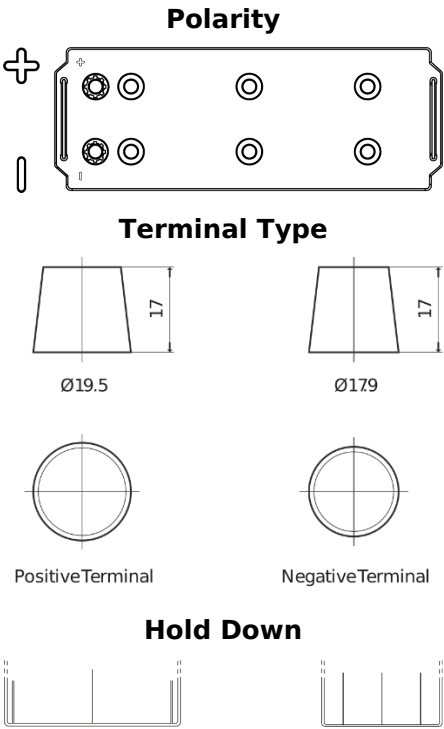

**Product overview**

Batteries for Trucks, Buses, Construction, Agriculture

**StartPRO FG1403**

Part number	FG1403
Technology	Flooded
EAN/GTIN	3661024045421
Voltage	12 V
Capacity	140 Ah
CCA	800 A
Length	513 mm
Width	189 mm
Height	223 mm
Box size	D04
Polarity	ETN 3
Terminal Type	EN taper post
Hold Down	B0
Weights (subject of variation)	34.10 kg