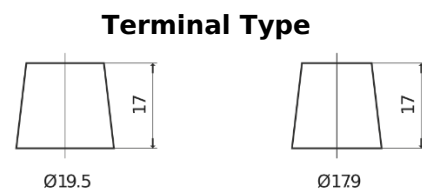

Product overview

Batteries for Trucks, Buses, Construction, Agriculture

StartPRO FG1403

Part number	FG1403
Technology	Flooded
EAN/GTIN	3661024045421
Voltage	12 V
Capacity	140 Ah
CCA	800 A
Length	513 mm
Width	189 mm
Height	223 mm
Box size	D04
Polarity	ETN 3
Terminal Type	EN taper post
Hold Down	B0
Weights (subject of variation)	34.10 kg