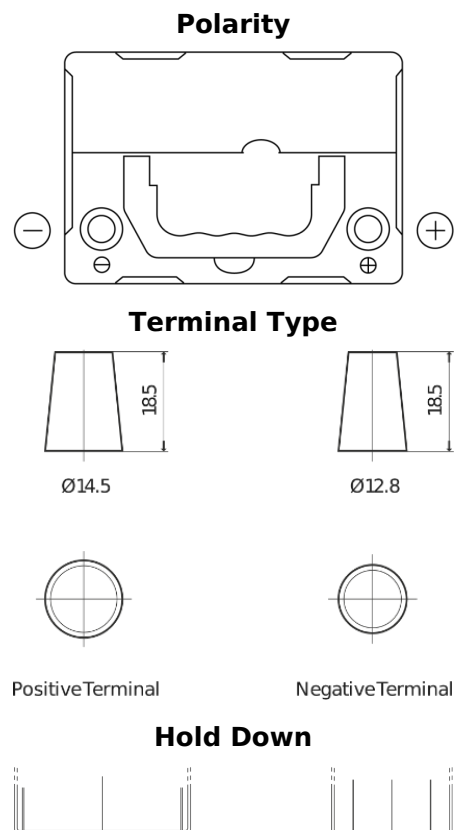

Product overview

Batteries for Cars

Excell EB356

Part number	EB356
Technology	Flooded
EAN/GTIN	3661024034333
Voltage	12 V
Capacity	35.0 Ah
CCA	240 A
Length	187 mm
Width	127 mm
Height	220 mm
Box size	B19
Polarity	ETN 0
Terminal Type	JIS taper post
Hold Down	B0
Weights (subject of variation)	8.90 kg