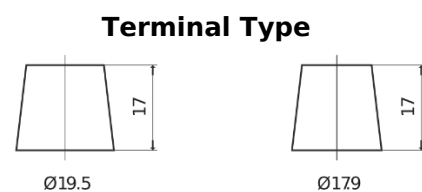

Product overview

Batteries for Trucks, Buses, Construction, Agriculture

StartPRO EG1403

Part number	EG1403
Technology	Flooded
EAN/GTIN	3661024035422
Voltage	12 V
Capacity	140 Ah
CCA	800 A
Length	513 mm
Width	189 mm
Height	223 mm
Box size	D04
Polarity	ETN 3
Terminal Type	EN taper post
Hold Down	B0
Weights (subject of variation)	34.10 kg