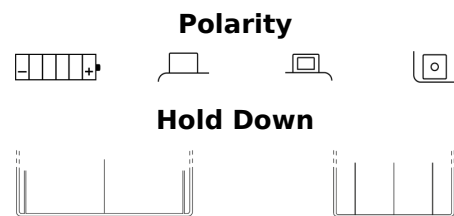

Product overview

Batteries for Motorcycles, ATVs, Snowmobiles, Garden

Conventional EB14L-B2

Part number	EB14L-B2
Technology	Flooded
EAN/GTIN	3661024033428
Voltage	12 V
Capacity	14.0 Ah
CCA	145 A
Length	135 mm
Width	90 mm
Height	165 mm
Box size	C49
Polarity	ETN 0
Terminal Type	M08
Hold Down	B0
Weights (subject of variation)	4.60 kg