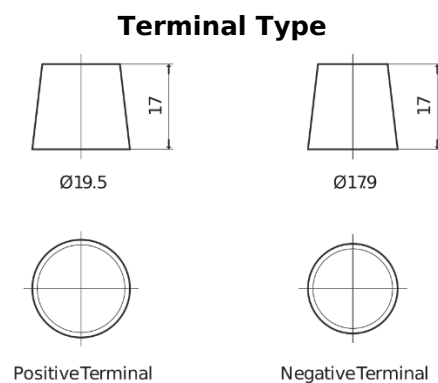

Product overview

Batteries for Marine and Leisure

Dual AGM EP1200

| | |
|--------------------------------|---------------|
| Part number | EP1200 |
| Technology | AGM |
| EAN/GTIN | 3661024035958 |
| Voltage | 12 V |
| Capacity | 140 Ah |
| CCA | 700 A |
| Watt hour | 1200 Wh |
| Length | 513 mm |
| Width | 189 mm |
| Height | 223 mm |
| Box size | D04 |
| Polarity | ETN 3 |
| Terminal Type | EN taper post |
| Hold Down | B0 |
| Weights (subject of variation) | 40.50 kg |