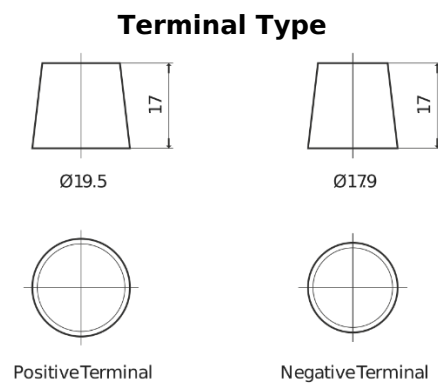

Product overview

Batteries for Trucks, Buses, Construction, Agriculture

StartPRO TG1203

Part number	TG1203
Technology	Flooded
EAN/GTIN	3661024056816
Voltage	12 V
Capacity	120 Ah
CCA	680 A
Length	513 mm
Width	189 mm
Height	223 mm
Box size	D04
Polarity	ETN 3
Terminal Type	EN taper post
Hold Down	B0
Weights (subject of variation)	32.50 kg