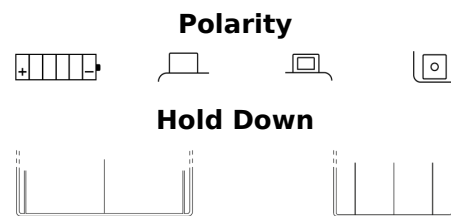

Product overview

Batteries for Motorcycles, ATVs, Snowmobiles, Garden

Conventional EB14-B2

Part number	EB14-B2
Technology	Flooded
EAN/GTIN	3661024033411
Voltage	12 V
Capacity	14.0 Ah
CCA	145 A
Length	135 mm
Width	90 mm
Height	165 mm
Box size	C49
Polarity	ETN 1
Terminal Type	M08
Hold Down	B0
Weights (subject of variation)	4.60 kg