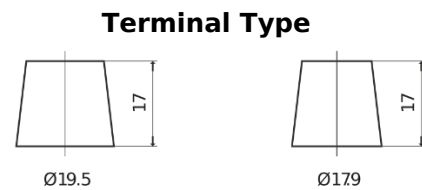

**Product overview**

Batteries for Trucks, Buses, Construction, Agriculture

**StartPRO EG1203**

|                                |               |
|--------------------------------|---------------|
| Part number                    | EG1203        |
| Technology                     | Flooded       |
| EAN/GTIN                       | 3661024036993 |
| Voltage                        | 12 V          |
| Capacity                       | 120 Ah        |
| CCA                            | 680 A         |
| Length                         | 513 mm        |
| Width                          | 189 mm        |
| Height                         | 223 mm        |
| Box size                       | D04           |
| Polarity                       | ETN 3         |
| Terminal Type                  | EN taper post |
| Hold Down                      | B0            |
| Weights (subject of variation) | 32.50 kg      |