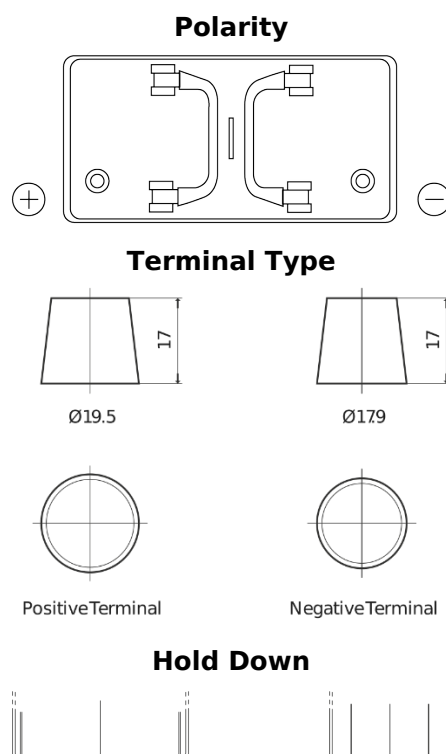

Product overview

Batteries for Trucks, Buses, Construction, Agriculture

PowerPRO TF1251

Part number	TF1251
Technology	Flooded
EAN/GTIN	3661024057684
Voltage	12 V
Capacity	125 Ah
CCA	850 A
Length	349 mm
Width	175 mm
Height	285 mm
Box size	D03
Polarity	ETN 1
Terminal Type	EN taper post
Hold Down	B0
Weights (subject of variation)	31.00 kg