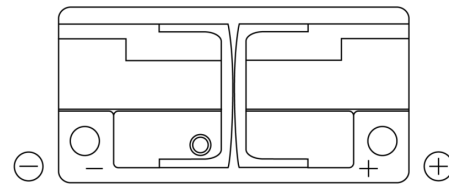

**Product overview**

Batteries for Cars

**Excell EB1100**

Part number	EB1100
Technology	Flooded
EAN/GTIN	3661024036238
Voltage	12 V
Capacity	110.0 Ah
CCA	850 A
Length	392 mm
Width	175 mm
Height	190 mm
Box size	L06
Polarity	ETN 0
Terminal Type	EN taper post
Hold Down	B13
Weights (subject of variation)	26.30 kg

**Polarity**

**Terminal Type**

Positive Terminal

Negative Terminal

**Hold Down**

Design, features and specifications are subject to change without notice. We disclaim any representation or warranty, express or implied, concerning the data or recommendations, and in no event shall be liable for any loss or damage claimed to have arisen as a result. Some products may not be available in your local market.