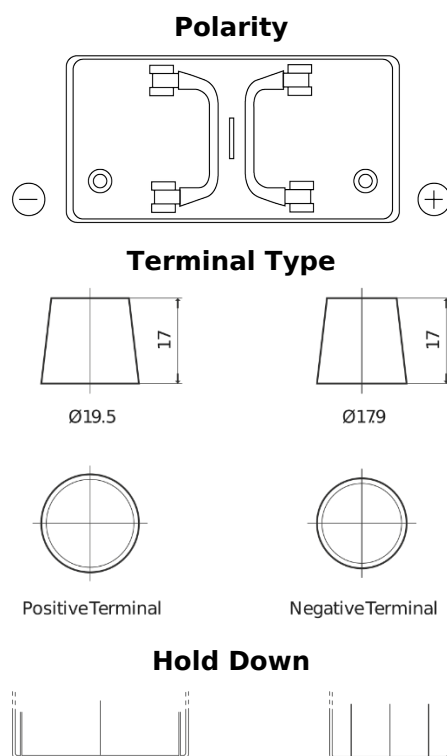

Product overview

Batteries for Trucks, Buses, Construction, Agriculture

PowerPRO TF1250

Part number	TF1250
Technology	Flooded
EAN/GTIN	3661024057677
Voltage	12 V
Capacity	125 Ah
CCA	850 A
Length	349 mm
Width	175 mm
Height	285 mm
Box size	D03
Polarity	ETN 0
Terminal Type	EN taper post
Hold Down	B0
Weights (subject of variation)	31.00 kg