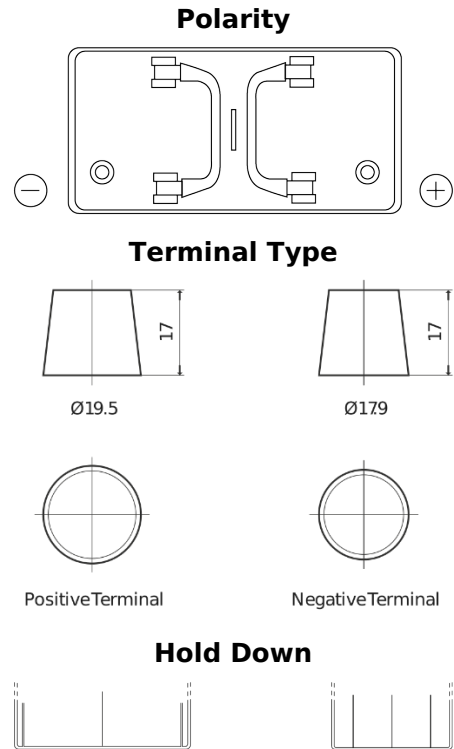

Product overview

Batteries for Trucks, Buses, Construction, Agriculture

PowerPRO EF1250

Part number	EF1250
Technology	Flooded
EAN/GTIN	3661024037945
Voltage	12 V
Capacity	125 Ah
CCA	850 A
Length	349 mm
Width	175 mm
Height	285 mm
Box size	D03
Polarity	ETN 0
Terminal Type	EN taper post
Hold Down	B0
Weights (subject of variation)	31.00 kg