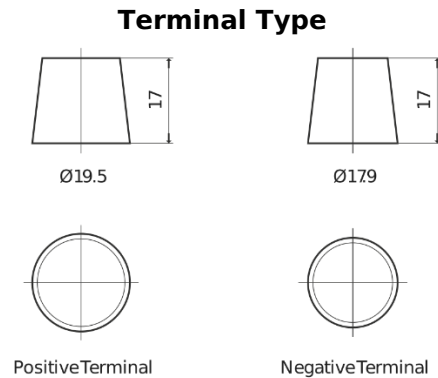

**Product overview**

Batteries for Cars

**Premium EA954**

Part number	EA954
Technology	Flooded
EAN/GTIN	3661024034180
Voltage	12 V
Capacity	95.0 Ah
CCA	800 A
Length	306 mm
Width	173 mm
Height	222 mm
Box size	D31
Polarity	ETN 0
Terminal Type	EN taper post
Hold Down	Korean B1
Weights (subject of variation)	21.40 kg