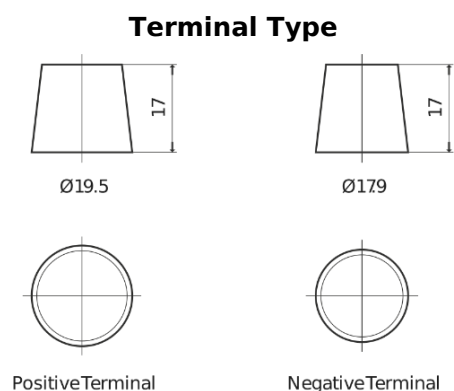

**Product overview**

Batteries for Cars

**Premium EA954**

Part number	EA954
Technology	Flooded
EAN/GTIN	3661024034180
Voltage	12 V
Capacity	95.0 Ah
CCA	800 A
Length	306 mm
Width	173 mm
Height	222 mm
Box size	D31
Polarity	ETN 0
Terminal Type	EN taper post
Hold Down	Korean B1
Weights (subject of variation)	21.40 kg