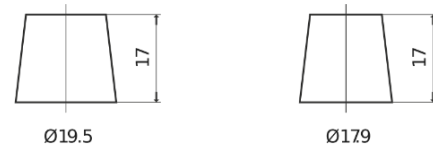

Terminal Type

Positive Terminal

Negative Terminal