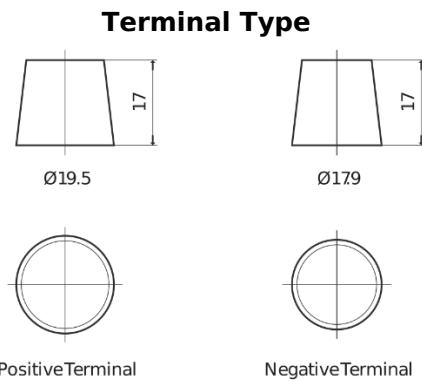

Product overview

Batteries for Marine and Leisure

Dual ER600

| | |
|--------------------------------|---------------|
| Part number | ER600 |
| Technology | Flooded |
| EAN/GTIN | 3661024037969 |
| Voltage | 12 V |
| Capacity | 120 Ah |
| CCA | 800 A |
| Length | 349 mm |
| Width | 175 mm |
| Height | 285 mm |
| Box size | D03 |
| Polarity | ETN 1 |
| Terminal Type | EN taper post |
| Hold Down | B0 |
| Weights (subject of variation) | 31.40 kg |