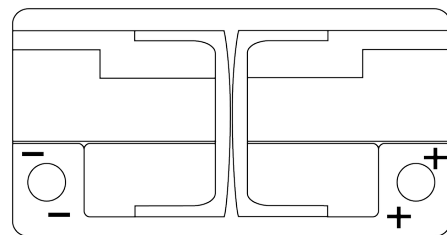

Product overview

Batteries for Cars

Premium EA852

| | |
|--------------------------------|---------------|
| Part number | EA852 |
| Technology | Flooded |
| EAN/GTIN | 3661024034296 |
| Voltage | 12 V |
| Capacity | 85.0 Ah |
| CCA | 800 A |
| Length | 315 mm |
| Width | 175 mm |
| Height | 175 mm |
| Box size | LB4 |
| Polarity | ETN 0 |
| Terminal Type | EN taper post |
| Hold Down | B13 |
| Weights (subject of variation) | 18.60 kg |

Polarity

Terminal Type

Ø19.5

Ø17.9

Positive Terminal

Negative Terminal

Hold Down

5 notches