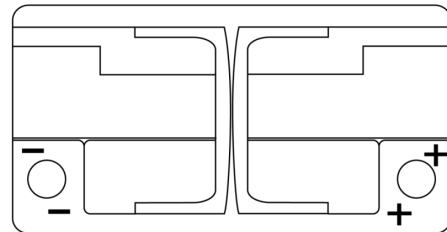

Product overview

Batteries for Cars

Premium EA852

Part number	EA852
Technology	Flooded
EAN/GTIN	3661024034296
Voltage	12 V
Capacity	85.0 Ah
CCA	800 A
Length	315 mm
Width	175 mm
Height	175 mm
Box size	LB4
Polarity	ETN 0
Terminal Type	EN taper post
Hold Down	B13
Weights (subject of variation)	18.60 kg

Polarity

Terminal Type

Positive Terminal

Negative Terminal

Hold Down

Design, features and specifications are subject to change without notice. We disclaim any representation or warranty, express or implied, concerning the data or recommendations, and in no event shall be liable for any loss or damage claimed to have arisen as a result. Some products may not be available in your local market.