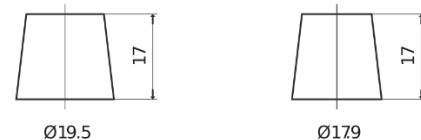

**Product overview**

Batteries for Cars

**Premium EA770**

Part number	EA770
Technology	Flooded
EAN/GTIN	3661024034241
Voltage	12 V
Capacity	77.0 Ah
CCA	760 A
Length	278 mm
Width	175 mm
Height	190 mm
Box size	L03
Polarity	ETN 0
Terminal Type	EN taper post
Hold Down	B13
Weights (subject of variation)	17.50 kg

**Polarity**

**Terminal Type**

Positive Terminal

Negative Terminal

**Hold Down**

Design, features and specifications are subject to change without notice. We disclaim any representation or warranty, express or implied, concerning the data or recommendations, and in no event shall be liable for any loss or damage claimed to have arisen as a result. Some products may not be available in your local market.