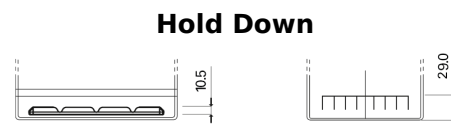

Product overview

Batteries for Cars

Premium EA755

| | |
|--------------------------------|---------------|
| Part number | EA755 |
| Technology | Flooded |
| EAN/GTIN | 3661024034173 |
| Voltage | 12 V |
| Capacity | 75.0 Ah |
| CCA | 630 A |
| Length | 270 mm |
| Width | 173 mm |
| Height | 222 mm |
| Box size | D26 |
| Polarity | ETN 1 |
| Terminal Type | EN taper post |
| Hold Down | Korean B1+B6 |
| Weights (subject of variation) | 17.40 kg |