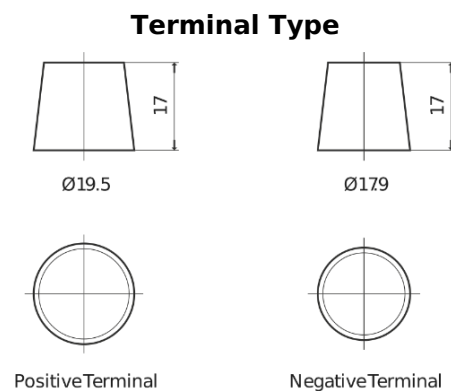

Product overview

Batteries for Cars

Premium EA755

| | |
|--------------------------------|---------------|
| Part number | EA755 |
| Technology | Flooded |
| EAN/GTIN | 3661024034173 |
| Voltage | 12 V |
| Capacity | 75.0 Ah |
| CCA | 630 A |
| Length | 270 mm |
| Width | 173 mm |
| Height | 222 mm |
| Box size | D26 |
| Polarity | ETN 1 |
| Terminal Type | EN taper post |
| Hold Down | Korean B1+B6 |
| Weights (subject of variation) | 17.40 kg |