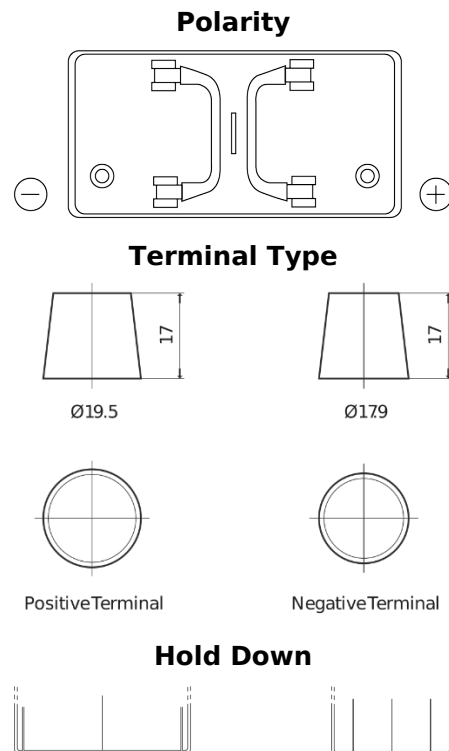

**Product overview**

Batteries for Trucks, Buses, Construction, Agriculture

**StartPRO EG1250**

Part number	EG1250
Technology	Flooded
EAN/GTIN	3661024035408
Voltage	12 V
Capacity	125 Ah
CCA	760 A
Length	349 mm
Width	175 mm
Height	285 mm
Box size	D03
Polarity	ETN 0
Terminal Type	EN taper post
Hold Down	B0
Weights (subject of variation)	29.50 kg