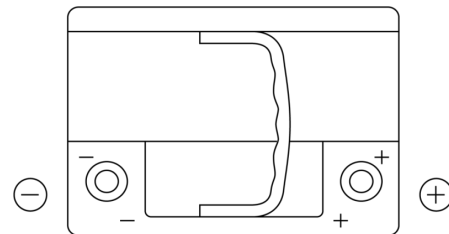

Product overview

Batteries for Cars

Premium EA612

Part number	EA612
Technology	Flooded
EAN/GTIN	3661024034272
Voltage	12 V
Capacity	61.0 Ah
CCA	600 A
Length	242 mm
Width	175 mm
Height	175 mm
Box size	LB2
Polarity	ETN 0
Terminal Type	EN taper post
Hold Down	B13
Weights (subject of variation)	14.00 kg

Polarity

Terminal Type

Positive Terminal

Negative Terminal

Hold Down

Design, features and specifications are subject to change without notice. We disclaim any representation or warranty, express or implied, concerning the data or recommendations, and in no event shall be liable for any loss or damage claimed to have arisen as a result. Some products may not be available in your local market.