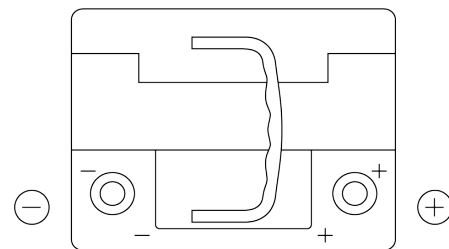

Product overview

Batteries for Cars

Premium EA530

Part number	EA530
Technology	Flooded
EAN/GTIN	3661024034203
Voltage	12 V
Capacity	53.0 Ah
CCA	540 A
Length	207 mm
Width	175 mm
Height	190 mm
Box size	L01
Polarity	ETN 0
Terminal Type	EN taper post
Hold Down	B13
Weights (subject of variation)	12.70 kg

Polarity

Terminal Type

Positive Terminal

Negative Terminal

Hold Down

Design, features and specifications are subject to change without notice. We disclaim any representation or warranty, express or implied, concerning the data or recommendations, and in no event shall be liable for any loss or damage claimed to have arisen as a result. Some products may not be available in your local market.