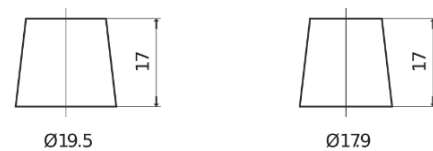

**Product overview**

Batteries for Cars

**Premium EA530**

Part number	EA530
Technology	Flooded
EAN/GTIN	3661024034203
Voltage	12 V
Capacity	53.0 Ah
CCA	540 A
Length	207 mm
Width	175 mm
Height	190 mm
Box size	L01
Polarity	ETN 0
Terminal Type	EN taper post
Hold Down	B13
Weights (subject of variation)	12.70 kg

**Polarity**

**Terminal Type**

Positive Terminal

Negative Terminal

**Hold Down**

Design, features and specifications are subject to change without notice. We disclaim any representation or warranty, express or implied, concerning the data or recommendations, and in no event shall be liable for any loss or damage claimed to have arisen as a result. Some products may not be available in your local market.