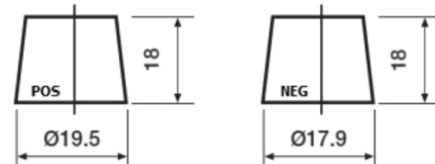

Product overview

Batteries for Cars

Premium EA456

Part number	EA456
Technology	Flooded
EAN/GTIN	3661024034128
Voltage	12 V
Capacity	45.0 Ah
CCA	390 A
Length	237 mm
Width	127 mm
Height	227 mm
Box size	B24
Polarity	ETN 0
Terminal Type	JIS taper post
Hold Down	B1
Weights (subject of variation)	11.80 kg

Polarity

Terminal Type

Remove T1 adapter for T3

Hold Down

Design, features and specifications are subject to change without notice. We disclaim any representation or warranty, express or implied, concerning the data or recommendations, and in no event shall be liable for any loss or damage claimed to have arisen as a result. Some products may not be available in your local market.