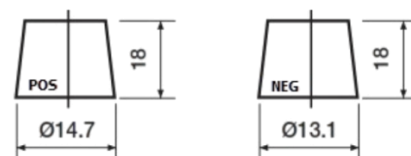

Product overview

Batteries for Cars

Premium EA456

Part number	EA456
Technology	Flooded
EAN/GTIN	3661024034128
Voltage	12 V
Capacity	45.0 Ah
CCA	390 A
Length	237 mm
Width	127 mm
Height	227 mm
Box size	B24
Polarity	ETN 0
Terminal Type	JIS taper post
Hold Down	B1
Weights (subject of variation)	11.80 kg

Polarity

Terminal Type

Remove T1 adapter for T3

Hold Down

Design, features and specifications are subject to change without notice. We disclaim any representation or warranty, express or implied, concerning the data or recommendations, and in no event shall be liable for any loss or damage claimed to have arisen as a result. Some products may not be available in your local market.