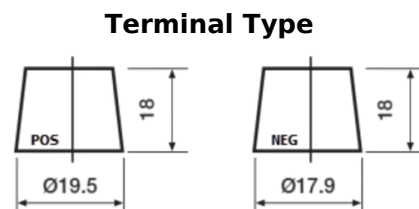

Product overview

Batteries for Cars

Premium EA456

Part number	EA456
Technology	Flooded
EAN/GTIN	3661024034128
Voltage	12 V
Capacity	45.0 Ah
CCA	390 A
Length	237 mm
Width	127 mm
Height	227 mm
Box size	B24
Polarity	ETN 0
Terminal Type	JIS taper post
Hold Down	B1
Weights (subject of variation)	11.80 kg