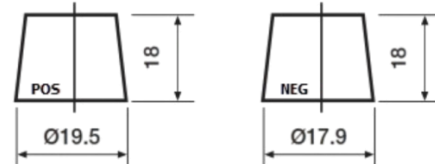

Product overview

Batteries for Cars

Premium EA456

Part number	EA456
Technology	Flooded
EAN/GTIN	3661024034128
Voltage	12 V
Capacity	45.0 Ah
CCA	390 A
Length	237 mm
Width	127 mm
Height	227 mm
Box size	B24
Polarity	ETN 0
Terminal Type	JIS taper post
Hold Down	B1
Weights (subject of variation)	11.80 kg

Polarity

Terminal Type

Remove T1 adapter for T3

Hold Down

Design, features and specifications are subject to change without notice. We disclaim any representation or warranty, express or implied, concerning the data or recommendations, and in no event shall be liable for any loss or damage claimed to have arisen as a result. Some products may not be available in your local market.