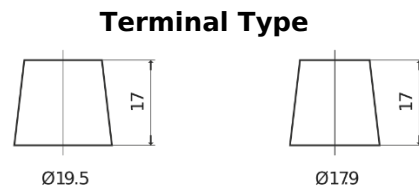

**Product overview**

Batteries for Marine and Leisure

**Dual ER550**

Part number	ER550
Technology	Flooded
EAN/GTIN	3661024035989
Voltage	12 V
Capacity	115 Ah
CCA	760 A
Watt hour	550 Wh
Length	349 mm
Width	175 mm
Height	235 mm
Box size	D02
Polarity	ETN 1
Terminal Type	EN taper post
Hold Down	B0
Weights (subject of variation)	27.80 kg