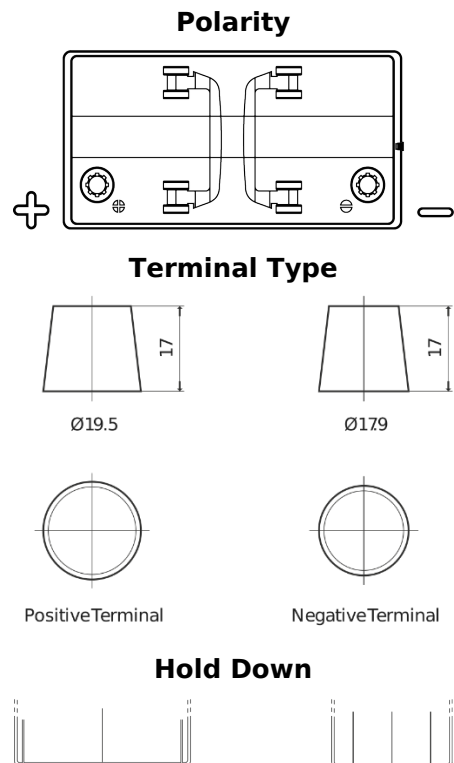

Product overview

Batteries for Marine and Leisure

Start EN850

Part number	EN850
Technology	Flooded
EAN/GTIN	3661024036078
Voltage	12 V
Capacity	110 Ah
CCA	750 A
MCA	850
Length	349 mm
Width	175 mm
Height	235 mm
Box size	D02
Polarity	ETN 1
Terminal Type	EN taper post
Hold Down	B0
Weights (subject of variation)	25.40 kg