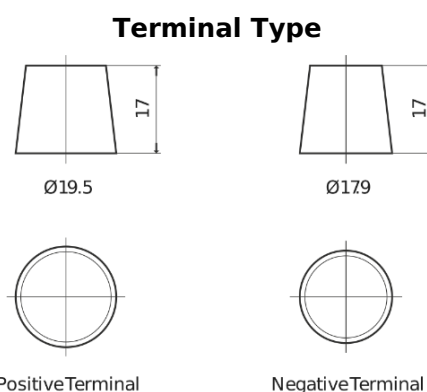

Product overview

Batteries for Trucks, Buses, Construction, Agriculture

StartPRO DG2253

Part number	DG2253
Technology	Flooded
EAN/GTIN	3661024026963
Voltage	12 V
Capacity	225.0 Ah
CCA	1200 A
Length	518 mm
Width	274 mm
Height	240 mm
Box size	D06
Polarity	ETN 3
Terminal Type	EN taper post
Hold Down	B0
Weights (subject of variation)	54.90 kg