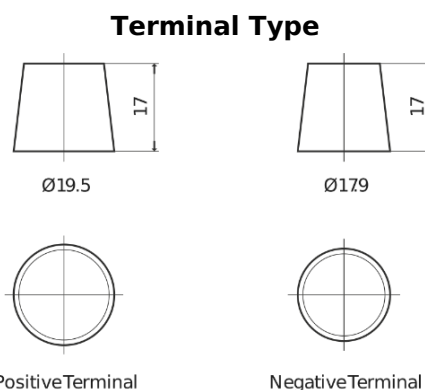

Product overview

Batteries for Trucks, Buses, Construction, Agriculture

StartPRO DG2253

Part number	DG2253
Technology	Flooded
EAN/GTIN	3661024026963
Voltage	12 V
Capacity	225.0 Ah
CCA	1200 A
Length	518 mm
Width	274 mm
Height	240 mm
Box size	D06
Polarity	ETN 3
Terminal Type	EN taper post
Hold Down	B0
Weights (subject of variation)	54.90 kg