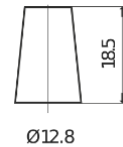

Product overview

Batteries for Cars

Technica TB356A

Part number	TB356A
Technology	Flooded
EAN/GTIN	3661024054881
Voltage	12 V
Capacity	35 Ah
CCA	240 A
Length	187 mm
Width	127 mm
Height	220 mm
Box size	B19
Polarity	ETN 0
Terminal Type	JIS taper post
Hold Down	Korean B1 Long
Weights (subject of variation)	8.90 kg

Polarity

Terminal Type

Positive Terminal

Negative Terminal

Hold Down

Design, features and specifications are subject to change without notice. We disclaim any representation or warranty, express or implied, concerning the data or recommendations, and in no event shall be liable for any loss or damage claimed to have arisen as a result. Some products may not be available in your local market.