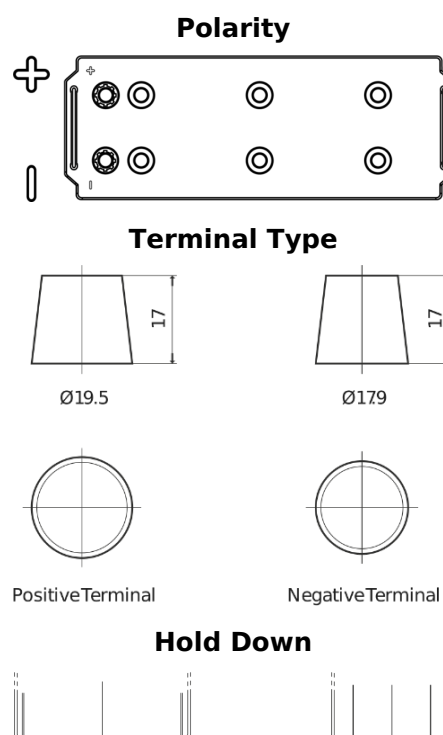

**Product overview**

Batteries for Trucks, Buses, Construction, Agriculture

**StartPRO DG1403**

Part number	DG1403
Technology	Flooded
EAN/GTIN	3661024025423
Voltage	12 V
Capacity	140.0 Ah
CCA	800 A
Length	513 mm
Width	189 mm
Height	223 mm
Box size	D04
Polarity	ETN 3
Terminal Type	EN taper post
Hold Down	B0
Weights (subject of variation)	34.10 kg