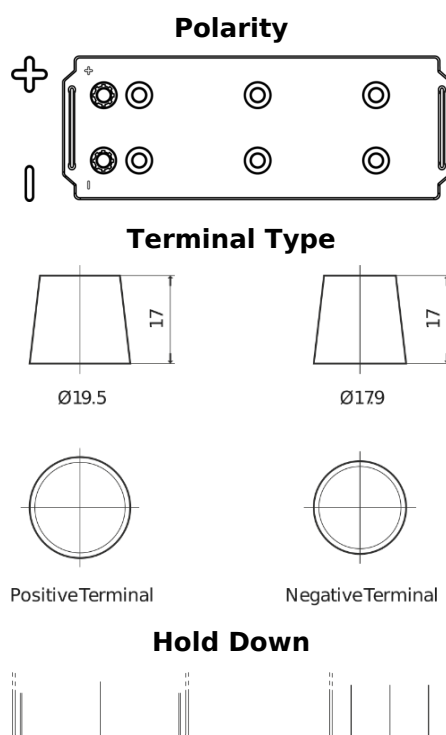

**Product overview**

Batteries for Trucks, Buses, Construction, Agriculture

**StartPRO DG1403**

Part number	DG1403
Technology	Flooded
EAN/GTIN	3661024025423
Voltage	12 V
Capacity	140.0 Ah
CCA	800 A
Length	513 mm
Width	189 mm
Height	223 mm
Box size	D04
Polarity	ETN 3
Terminal Type	EN taper post
Hold Down	B0
Weights (subject of variation)	34.10 kg