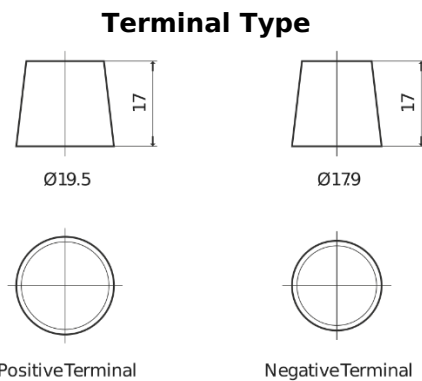

Product overview

Batteries for Trucks, Buses, Construction, Agriculture

Endurance+PRO Gel ED851T

Part number	ED851T
Technology	GEL
EAN/GTIN	3661024037884
Voltage	12 V
Capacity	85 Ah
CCA	350 A
Length	349 mm
Width	175 mm
Height	235 mm
Box size	D02
Polarity	ETN 1
Terminal Type	EN taper post
Hold Down	B0
Weights (subject of variation)	29.50 kg