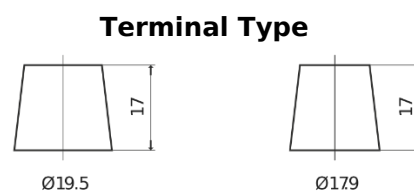

**Product overview**

Batteries for Cars

**Power DB955**

Part number	DB955
Technology	Flooded
EAN/GTIN	3661024024464
Voltage	12 V
Capacity	95.0 Ah
CCA	760 A
Length	306 mm
Width	173 mm
Height	222 mm
Box size	D31
Polarity	ETN 1
Terminal Type	EN taper post
Hold Down	Korean B1
Weights (subject of variation)	20.60 kg