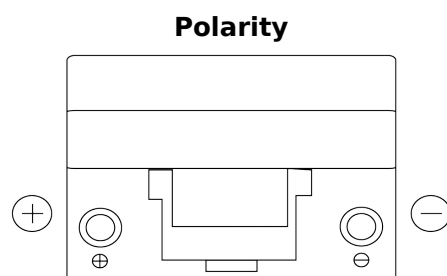

**Product overview**

Batteries for Cars

**Power DB955**

Part number	DB955
Technology	Flooded
EAN/GTIN	3661024024464
Voltage	12 V
Capacity	95.0 Ah
CCA	760 A
Length	306 mm
Width	173 mm
Height	222 mm
Box size	D31
Polarity	ETN 1
Terminal Type	EN taper post
Hold Down	Korean B1
Weights (subject of variation)	20.60 kg