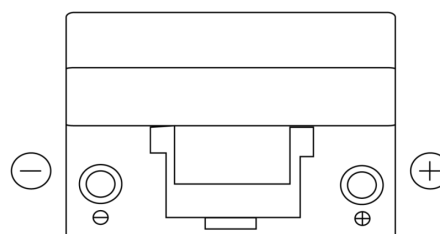

Product overview

Batteries for Cars

Power DB954

Part number	DB954
Technology	Flooded
EAN/GTIN	3661024024457
Voltage	12 V
Capacity	95.0 Ah
CCA	760 A
Length	306 mm
Width	173 mm
Height	222 mm
Box size	D31
Polarity	ETN 0
Terminal Type	EN taper post
Hold Down	Korean B1
Weights (subject of variation)	20.60 kg

Polarity

Terminal Type

Positive Terminal

Negative Terminal

Hold Down

Design, features and specifications are subject to change without notice. We disclaim any representation or warranty, express or implied, concerning the data or recommendations, and in no event shall be liable for any loss or damage claimed to have arisen as a result. Some products may not be available in your local market.