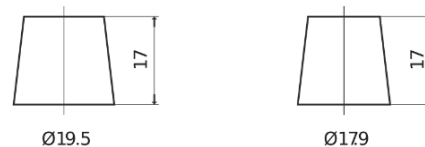

Product overview

Batteries for Cars

Power DB954

Part number	DB954
Technology	Flooded
EAN/GTIN	3661024024457
Voltage	12 V
Capacity	95.0 Ah
CCA	760 A
Length	306 mm
Width	173 mm
Height	222 mm
Box size	D31
Polarity	ETN 0
Terminal Type	EN taper post
Hold Down	Korean B1
Weights (subject of variation)	20.60 kg

Polarity

Terminal Type

Positive Terminal

Negative Terminal

Hold Down

Design, features and specifications are subject to change without notice. We disclaim any representation or warranty, express or implied, concerning the data or recommendations, and in no event shall be liable for any loss or damage claimed to have arisen as a result. Some products may not be available in your local market.