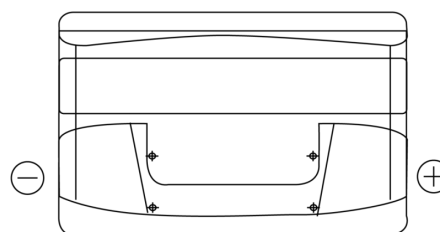

Product overview

Batteries for Cars

Power DB950

Part number	DB950
Technology	Flooded
EAN/GTIN	3661024024587
Voltage	12 V
Capacity	95.0 Ah
CCA	800 A
Length	353 mm
Width	175 mm
Height	190 mm
Box size	L05
Polarity	ETN 0
Terminal Type	EN taper post
Hold Down	B13
Weights (subject of variation)	21.60 kg

Polarity

Terminal Type

Positive Terminal

Negative Terminal

Hold Down

Design, features and specifications are subject to change without notice. We disclaim any representation or warranty, express or implied, concerning the data or recommendations, and in no event shall be liable for any loss or damage claimed to have arisen as a result. Some products may not be available in your local market.