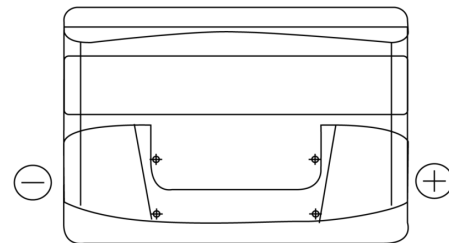

Product overview

Batteries for Cars

Power DB802

Part number	DB802
Technology	Flooded
EAN/GTIN	3661024024655
Voltage	12 V
Capacity	80.0 Ah
CCA	700 A
Length	315 mm
Width	175 mm
Height	175 mm
Box size	LB4
Polarity	ETN 0
Terminal Type	EN taper post
Hold Down	B13
Weights (subject of variation)	17.80 kg

Polarity

Terminal Type

Positive Terminal Negative Terminal

Hold Down

Design, features and specifications are subject to change without notice. We disclaim any representation or warranty, express or implied, concerning the data or recommendations, and in no event shall be liable for any loss or damage claimed to have arisen as a result. Some products may not be available in your local market.