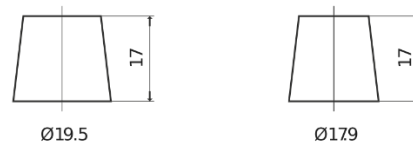

Product overview

Batteries for Cars

Power DB800

Part number	DB800
Technology	Flooded
EAN/GTIN	3661024026246
Voltage	12 V
Capacity	80.0 Ah
CCA	640 A
Length	315 mm
Width	175 mm
Height	190 mm
Box size	L04
Polarity	ETN 0
Terminal Type	EN taper post
Hold Down	B13
Weights (subject of variation)	19.00 kg

Polarity

Terminal Type

Positive Terminal

Negative Terminal

Hold Down

Design, features and specifications are subject to change without notice. We disclaim any representation or warranty, express or implied, concerning the data or recommendations, and in no event shall be liable for any loss or damage claimed to have arisen as a result. Some products may not be available in your local market.