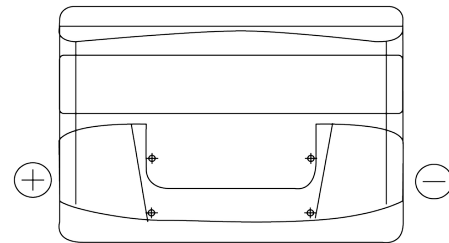

**Product overview**

Batteries for Cars

**Power DB741**

Part number	DB741
Technology	Flooded
EAN/GTIN	3661024024563
Voltage	12 V
Capacity	74.0 Ah
CCA	680 A
Length	278 mm
Width	175 mm
Height	190 mm
Box size	L03
Polarity	ETN 1
Terminal Type	EN taper post
Hold Down	B13
Weights (subject of variation)	16.60 kg

**Polarity**

**Terminal Type**

Positive Terminal

Negative Terminal

**Hold Down**

Design, features and specifications are subject to change without notice. We disclaim any representation or warranty, express or implied, concerning the data or recommendations, and in no event shall be liable for any loss or damage claimed to have arisen as a result. Some products may not be available in your local market.