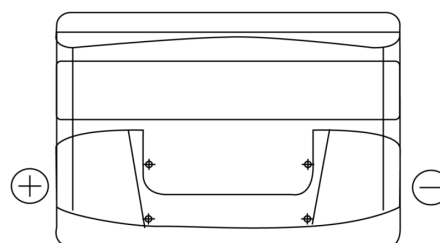

Product overview

Batteries for Cars

Power DB741

Part number	DB741
Technology	Flooded
EAN/GTIN	3661024024563
Voltage	12 V
Capacity	74.0 Ah
CCA	680 A
Length	278 mm
Width	175 mm
Height	190 mm
Box size	L03
Polarity	ETN 1
Terminal Type	EN taper post
Hold Down	B13
Weights (subject of variation)	16.60 kg

Polarity

Terminal Type

Positive Terminal

Negative Terminal

Hold Down

Design, features and specifications are subject to change without notice. We disclaim any representation or warranty, express or implied, concerning the data or recommendations, and in no event shall be liable for any loss or damage claimed to have arisen as a result. Some products may not be available in your local market.