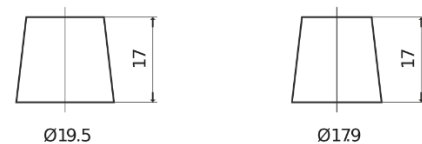

**Product overview**

Batteries for Cars

**Power DB741**

Part number	DB741
Technology	Flooded
EAN/GTIN	3661024024563
Voltage	12 V
Capacity	74.0 Ah
CCA	680 A
Length	278 mm
Width	175 mm
Height	190 mm
Box size	L03
Polarity	ETN 1
Terminal Type	EN taper post
Hold Down	B13
Weights (subject of variation)	16.60 kg

**Polarity**

**Terminal Type**

Positive Terminal

Negative Terminal

**Hold Down**

Design, features and specifications are subject to change without notice. We disclaim any representation or warranty, express or implied, concerning the data or recommendations, and in no event shall be liable for any loss or damage claimed to have arisen as a result. Some products may not be available in your local market.