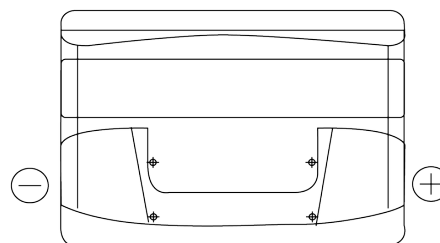

**Product overview**

Batteries for Cars

**Power DB712**

Part number	DB712
Technology	Flooded
EAN/GTIN	3661024024648
Voltage	12 V
Capacity	71.0 Ah
CCA	670 A
Length	278 mm
Width	175 mm
Height	175 mm
Box size	LB3
Polarity	ETN 0
Terminal Type	EN taper post
Hold Down	B13
Weights (subject of variation)	15.30 kg

**Polarity**

**Terminal Type**

Positive Terminal

Negative Terminal

**Hold Down**

Design, features and specifications are subject to change without notice. We disclaim any representation or warranty, express or implied, concerning the data or recommendations, and in no event shall be liable for any loss or damage claimed to have arisen as a result. Some products may not be available in your local market.