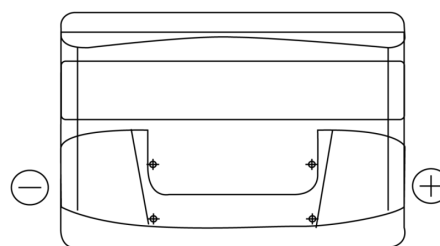

**Product overview**

Batteries for Cars

**Power DB712**

Part number	DB712
Technology	Flooded
EAN/GTIN	3661024024648
Voltage	12 V
Capacity	71.0 Ah
CCA	670 A
Length	278 mm
Width	175 mm
Height	175 mm
Box size	LB3
Polarity	ETN 0
Terminal Type	EN taper post
Hold Down	B13
Weights (subject of variation)	15.30 kg

**Polarity**

**Terminal Type**

Positive Terminal

Negative Terminal

**Hold Down**

Design, features and specifications are subject to change without notice. We disclaim any representation or warranty, express or implied, concerning the data or recommendations, and in no event shall be liable for any loss or damage claimed to have arisen as a result. Some products may not be available in your local market.