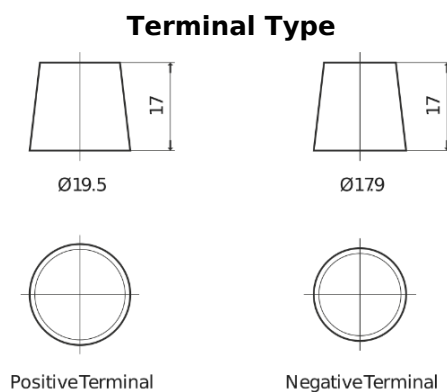

Product overview

Batteries for Cars

Power DB604

| | |
|--------------------------------|---------------|
| Part number | DB604 |
| Technology | Flooded |
| EAN/GTIN | 3661024024419 |
| Voltage | 12 V |
| Capacity | 60.0 Ah |
| CCA | 480 A |
| Length | 230 mm |
| Width | 173 mm |
| Height | 222 mm |
| Box size | D23 |
| Polarity | ETN 0 |
| Terminal Type | EN taper post |
| Hold Down | Korean B1 |
| Weights (subject of variation) | 14.60 kg |