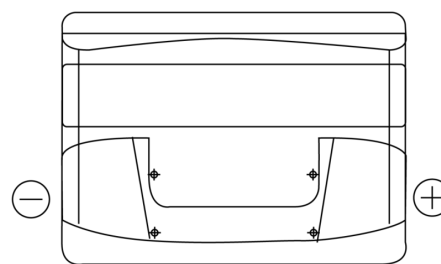

Product overview

Batteries for Cars

Power DB442

Part number	DB442
Technology	Flooded
EAN/GTIN	3661024024600
Voltage	12 V
Capacity	44.0 Ah
CCA	420 A
Length	207 mm
Width	175 mm
Height	175 mm
Box size	LB1
Polarity	ETN 0
Terminal Type	EN taper post
Hold Down	B13
Weights (subject of variation)	10.60 kg

Polarity

Terminal Type

Positive Terminal

Negative Terminal

Hold Down

Design, features and specifications are subject to change without notice. We disclaim any representation or warranty, express or implied, concerning the data or recommendations, and in no event shall be liable for any loss or damage claimed to have arisen as a result. Some products may not be available in your local market.