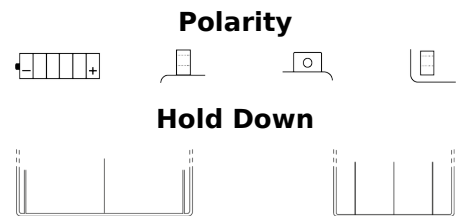

Product overview

Batteries for Motorcycles, ATVs, Snowmobiles, Garden

Conventional E60-N24L-A

Part number	E60-N24L-A
Technology	Flooded
EAN/GTIN	3661024033589
Voltage	12 V
Capacity	28 Ah
CCA	280 A
Length	185 mm
Width	125 mm
Height	175 mm
Box size	C67
Polarity	ETN 0
Terminal Type	M11
Hold Down	B0
Weights (subject of variation)	8.60 kg