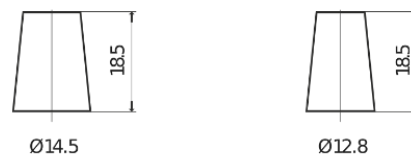

**Product overview**

Batteries for Cars

**Power DB357**

Part number	DB357
Technology	Flooded
EAN/GTIN	3661024024341
Voltage	12 V
Capacity	35.0 Ah
CCA	240 A
Length	187 mm
Width	127 mm
Height	220 mm
Box size	B19
Polarity	ETN 1
Terminal Type	JIS taper post
Hold Down	B0
Weights (subject of variation)	8.90 kg

**Polarity**

**Terminal Type**

Positive Terminal

Negative Terminal

**Hold Down**

Design, features and specifications are subject to change without notice. We disclaim any representation or warranty, express or implied, concerning the data or recommendations, and in no event shall be liable for any loss or damage claimed to have arisen as a result. Some products may not be available in your local market.