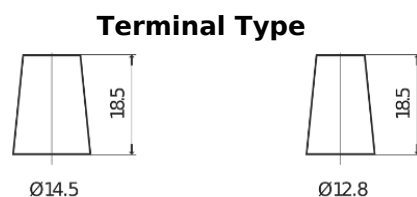

**Product overview**

Batteries for Cars

**Power DB357**

Part number	DB357
Technology	Flooded
EAN/GTIN	3661024024341
Voltage	12 V
Capacity	35.0 Ah
CCA	240 A
Length	187 mm
Width	127 mm
Height	220 mm
Box size	B19
Polarity	ETN 1
Terminal Type	JIS taper post
Hold Down	B0
Weights (subject of variation)	8.90 kg