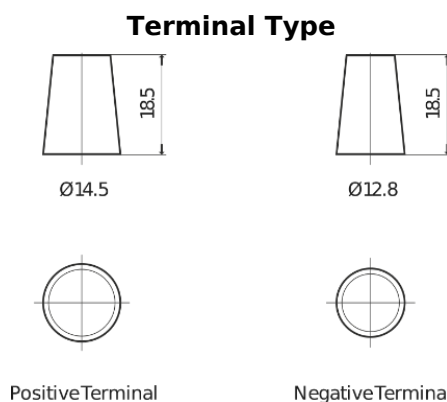

**Product overview**

Batteries for Cars

**Power DB357**

Part number	DB357
Technology	Flooded
EAN/GTIN	3661024024341
Voltage	12 V
Capacity	35.0 Ah
CCA	240 A
Length	187 mm
Width	127 mm
Height	220 mm
Box size	B19
Polarity	ETN 1
Terminal Type	JIS taper post
Hold Down	B0
Weights (subject of variation)	8.90 kg