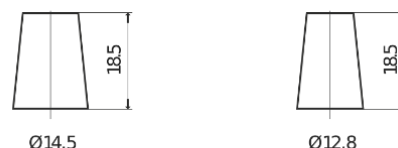

**Product overview**

Batteries for Cars

**Technica TB357**

Part number	TB357
Technology	Flooded
EAN/GTIN	3661024054348
Voltage	12 V
Capacity	35 Ah
CCA	240 A
Length	187 mm
Width	127 mm
Height	220 mm
Box size	B19
Polarity	ETN 1
Terminal Type	JIS taper post
Hold Down	B0
Weights (subject of variation)	8.90 kg

**Polarity**

**Terminal Type**

Positive Terminal

Negative Terminal

**Hold Down**

Design, features and specifications are subject to change without notice. We disclaim any representation or warranty, express or implied, concerning the data or recommendations, and in no event shall be liable for any loss or damage claimed to have arisen as a result. Some products may not be available in your local market.