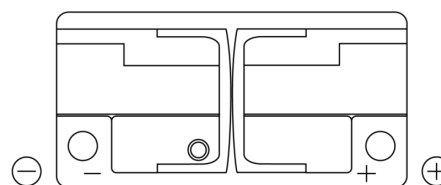

Product overview

Batteries for Cars

Power DB1100

Part number	DB1100
Technology	Flooded
EAN/GTIN	3661024026239
Voltage	12 V
Capacity	110.0 Ah
CCA	850 A
Length	392 mm
Width	175 mm
Height	190 mm
Box size	L06
Polarity	ETN 0
Terminal Type	EN taper post
Hold Down	B13
Weights (subject of variation)	26.30 kg

Polarity

Terminal Type

Hold Down

Design, features and specifications are subject to change without notice. We disclaim any representation or warranty, express or implied, concerning the data or recommendations, and in no event shall be liable for any loss or damage claimed to have arisen as a result. Some products may not be available in your local market.