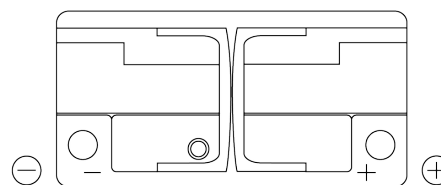

Product overview

Batteries for Cars

Power DB1100

Part number	DB1100
Technology	Flooded
EAN/GTIN	3661024026239
Voltage	12 V
Capacity	110.0 Ah
CCA	850 A
Length	392 mm
Width	175 mm
Height	190 mm
Box size	L06
Polarity	ETN 0
Terminal Type	EN taper post
Hold Down	B13
Weights (subject of variation)	26.30 kg

Polarity

Terminal Type

Positive Terminal

Negative Terminal

Hold Down

Design, features and specifications are subject to change without notice. We disclaim any representation or warranty, express or implied, concerning the data or recommendations, and in no event shall be liable for any loss or damage claimed to have arisen as a result. Some products may not be available in your local market.