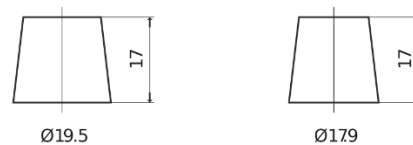

Terminal Type